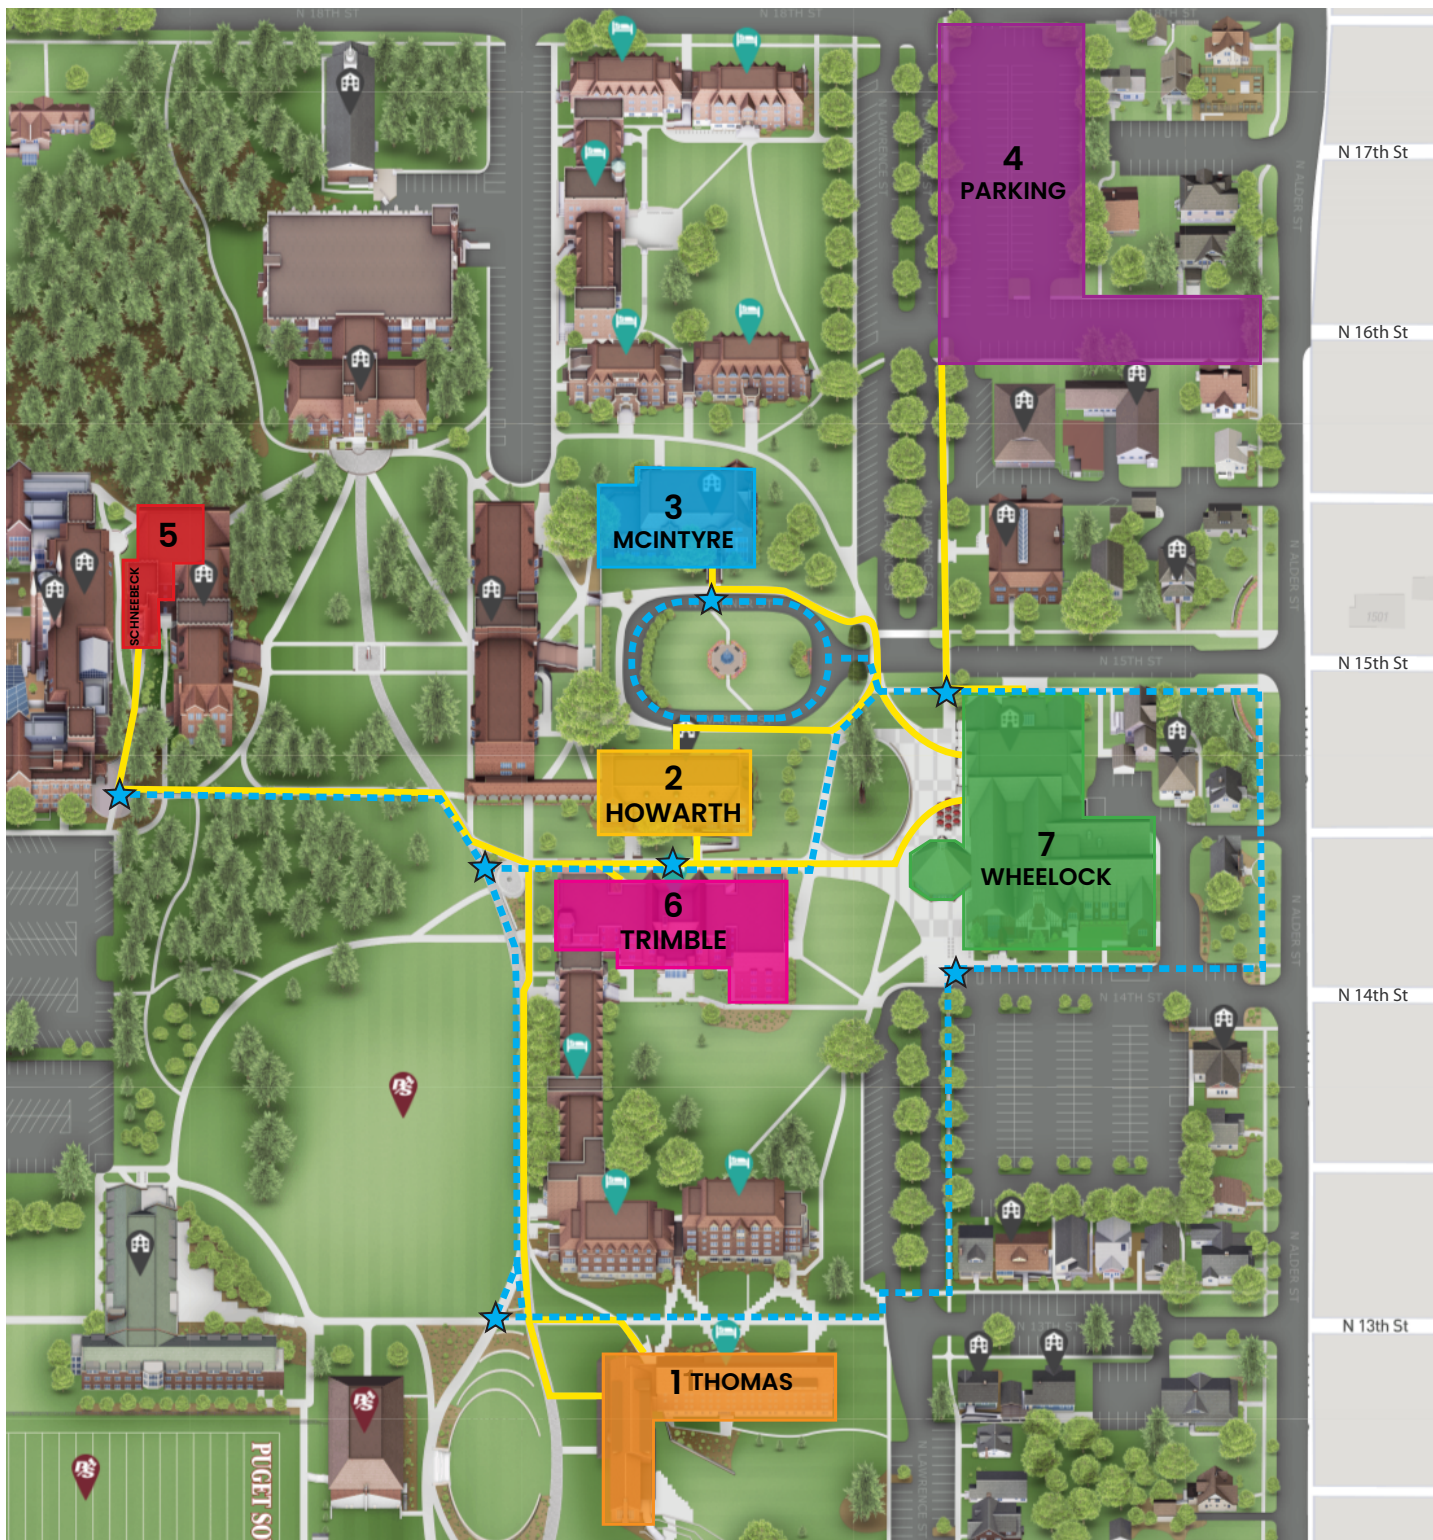

# UNIVERSITY of PUGET SOUND

- 1 Thomas Hall
  - 2 Howarth Hall
  - 3 McIntyre Hall
  - 4 Parking
  - 5 Schneebeck Concert Hall
  - 6 Trimble Hall
  - 7 Wheelock Student Center
- Walking Path (Not ADA compliant)
- - - Campus Cart Loop, Clockwise
- ★ Cart Stop

Visit [pugetsound.edu/PCCSaccessibility](http://pugetsound.edu/PCCSaccessibility) for building accessibility information.